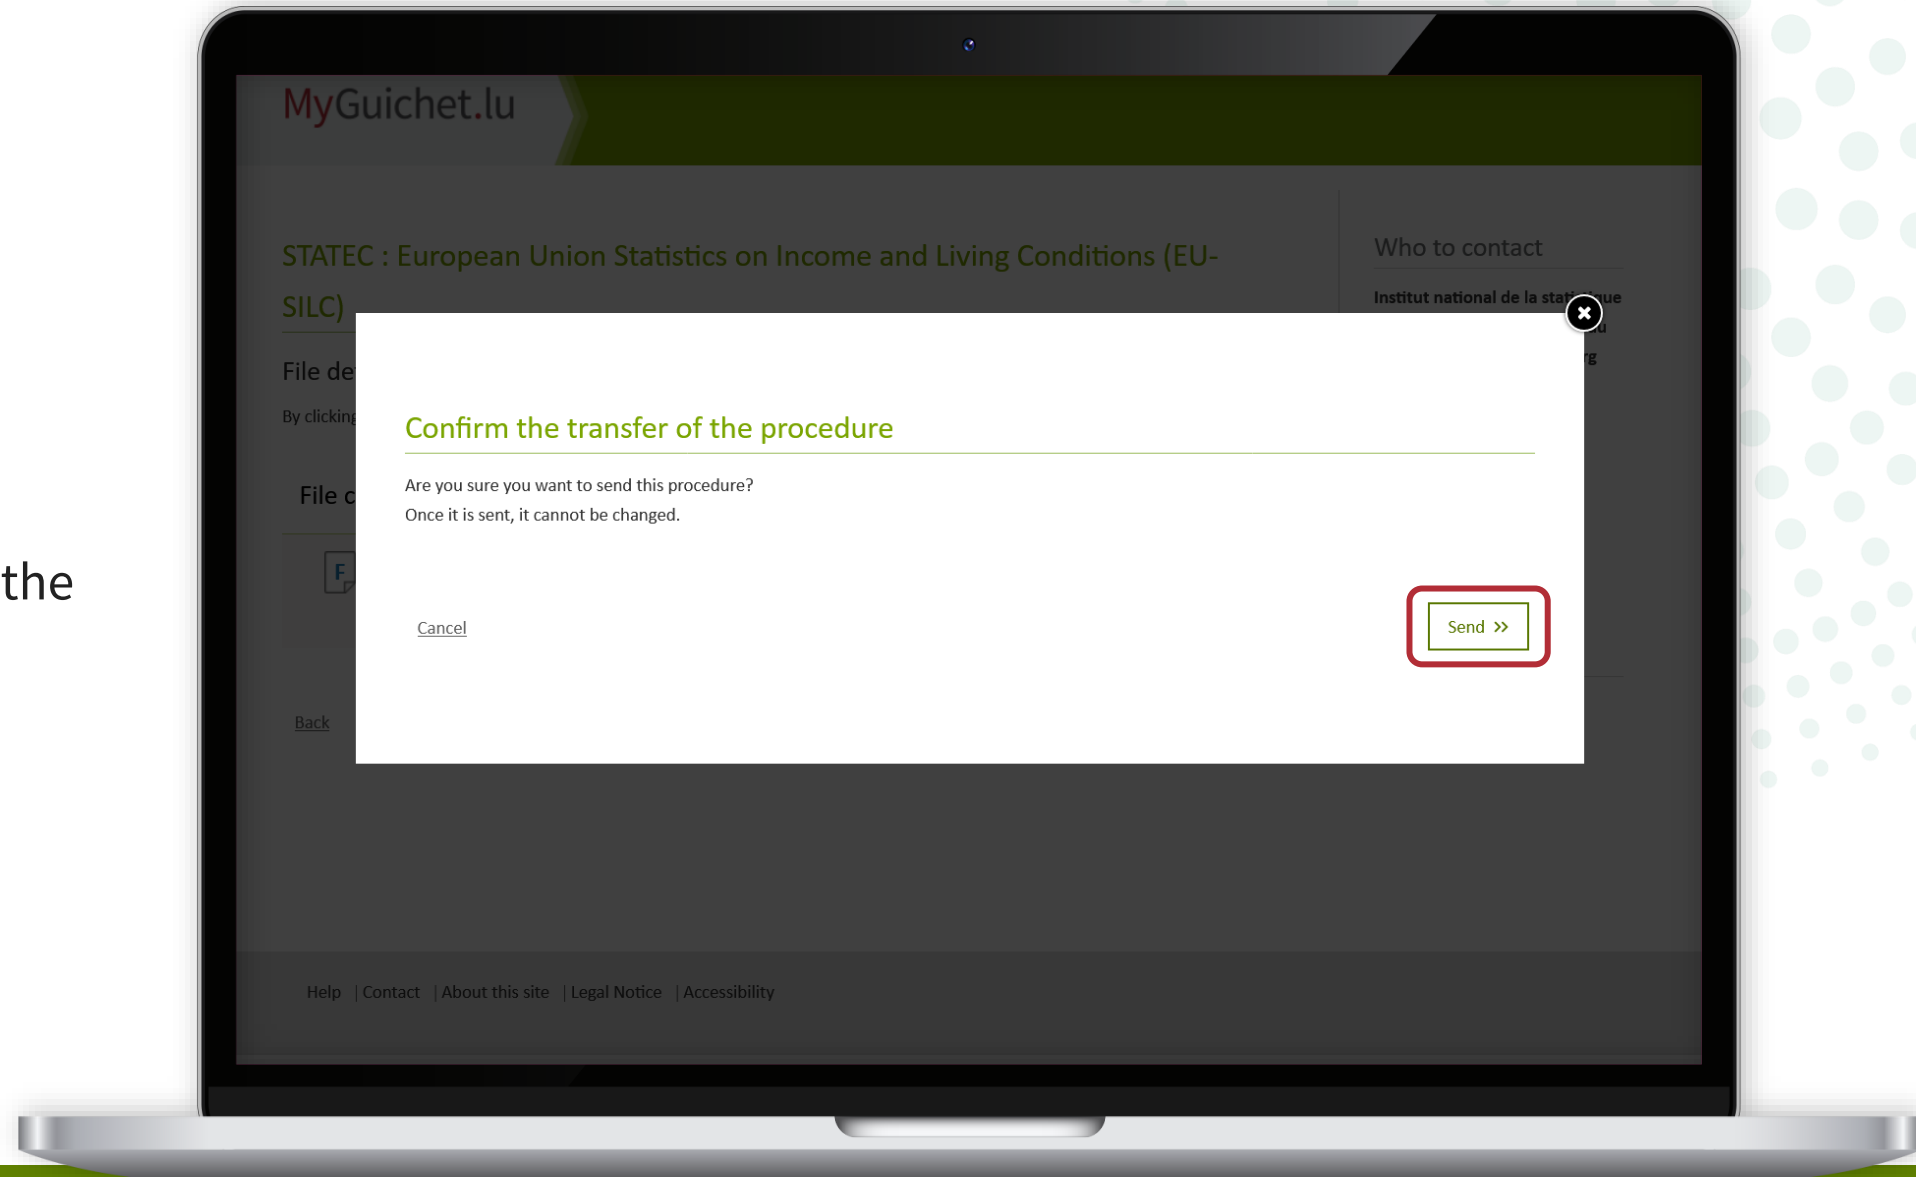

Click on '**Send**' to confirm the submission of the survey.