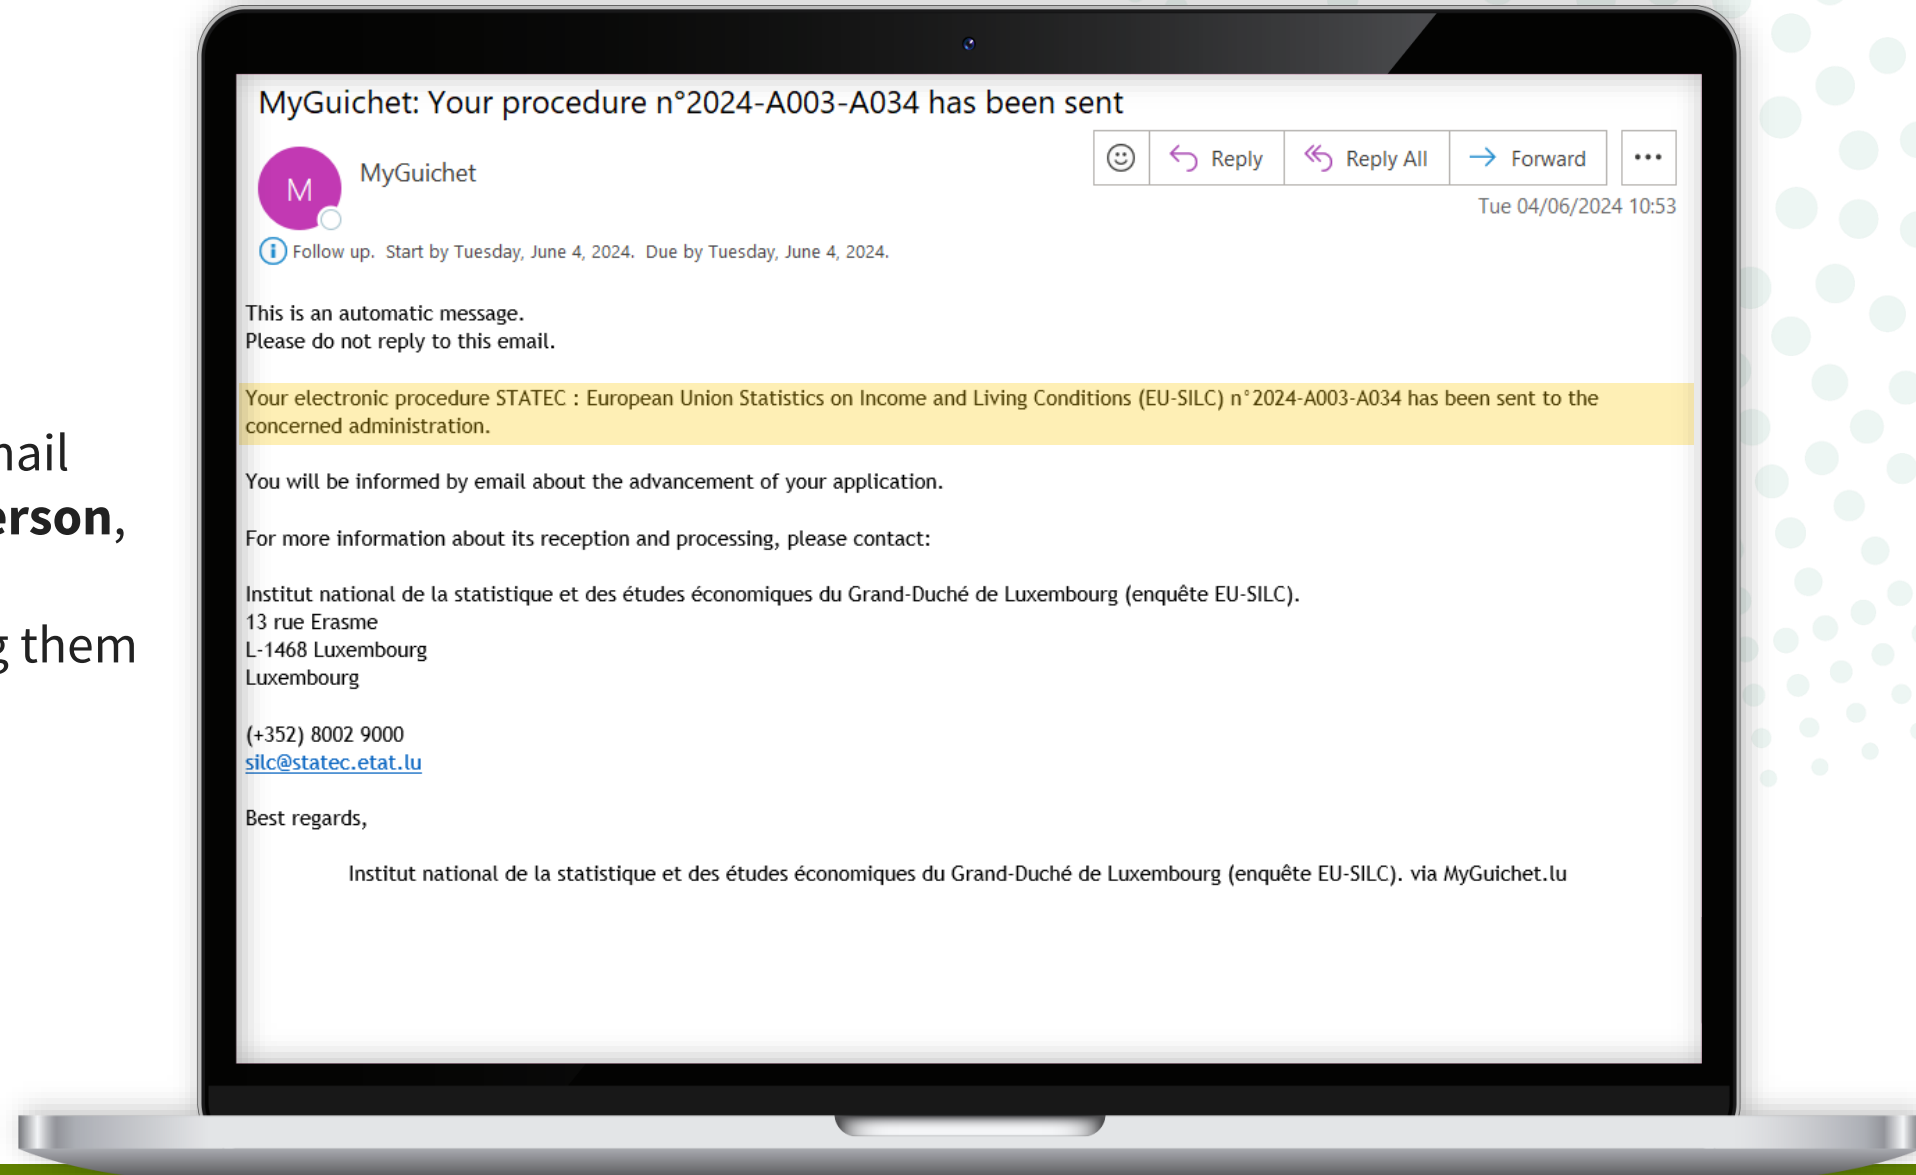

If you have provided an email address for the **contact person**, they will also receive an automatic email informing them that the survey has been successfully submitted.