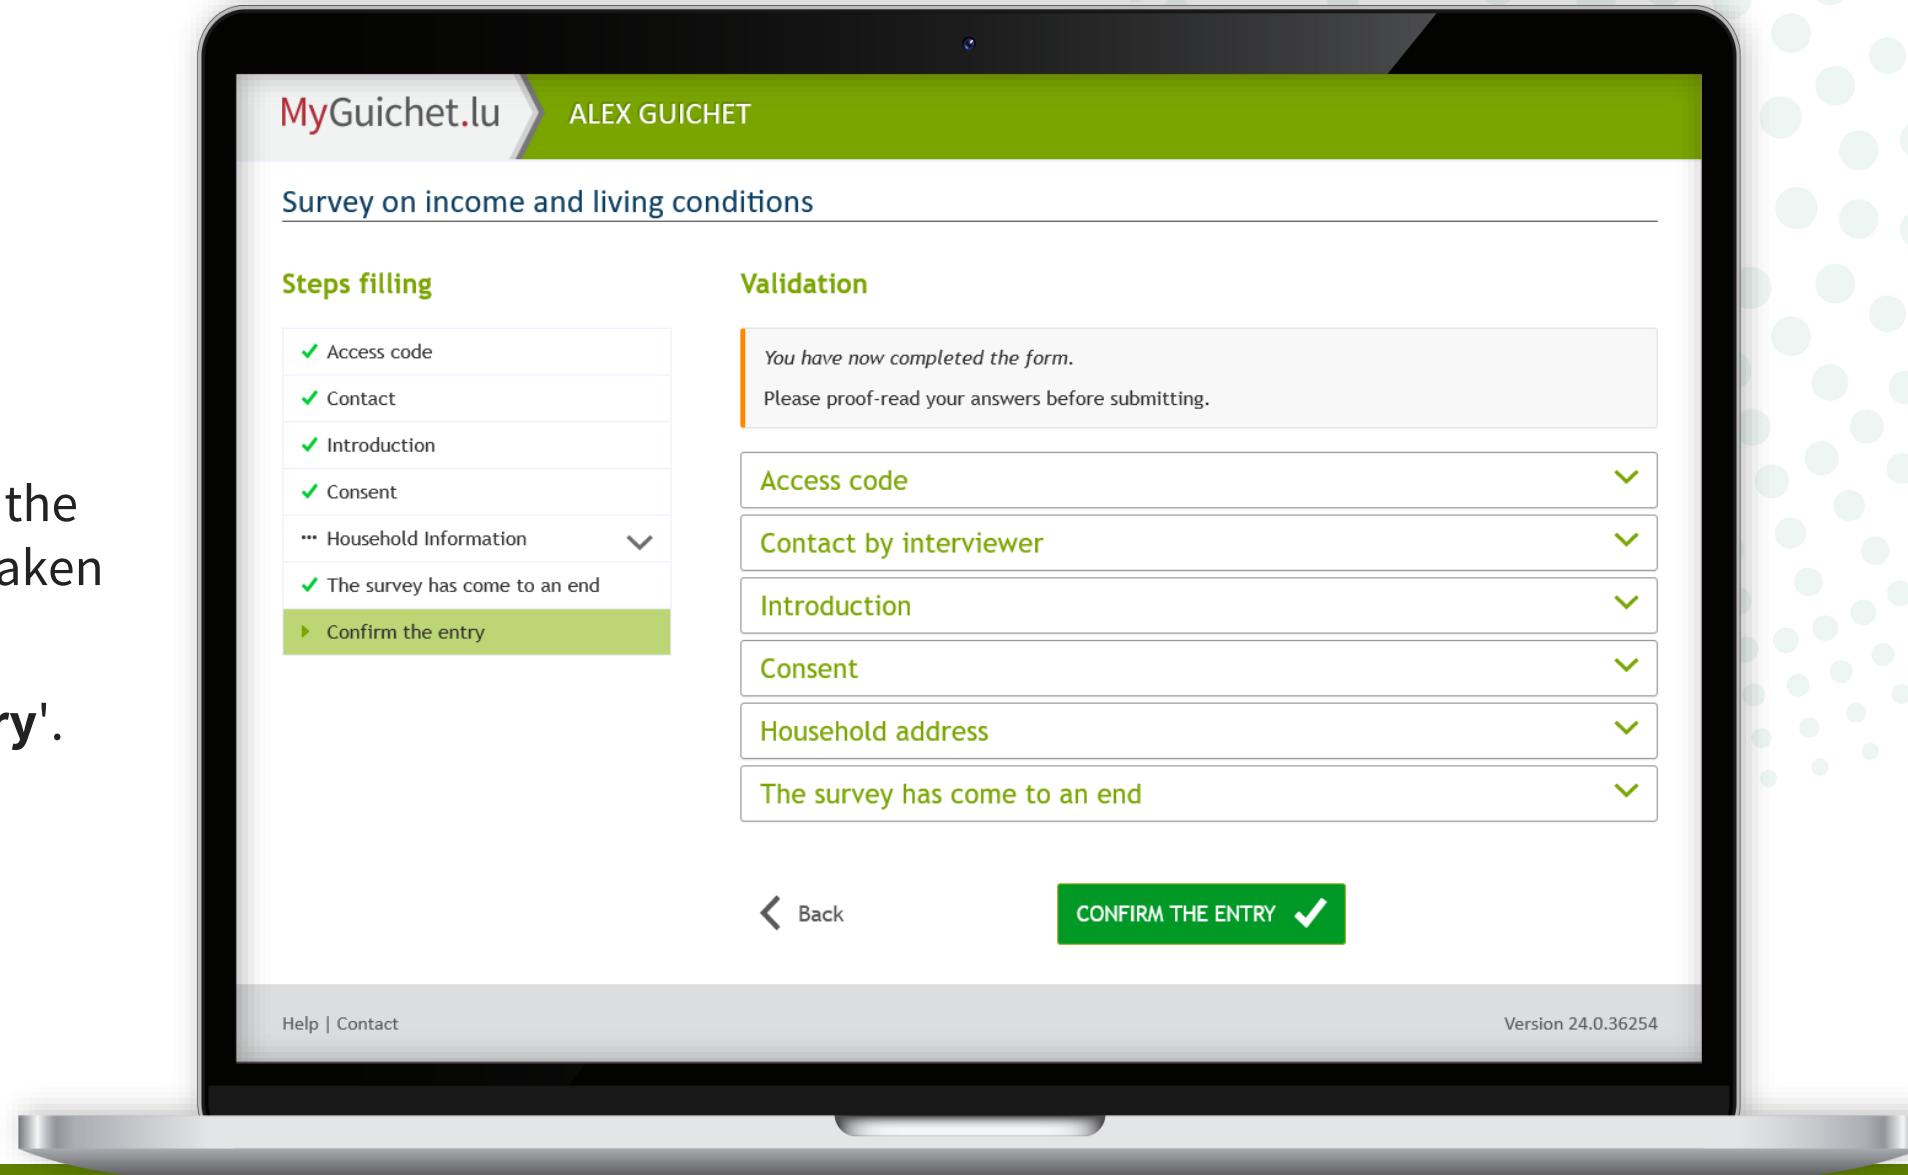

STATEC

Survey on Income and Living Conditions (EU-SILC)

Submitting the questionnaire

[MyGuichet.lu](https://myguichet.lu)

We will guide you through the online questionnaire on MyGuichet.lu step by step:

Please note that the survey must be completed and submitted by **15 September 2024** at the latest.

1

Once you have completed the entire survey, you will be taken to the **validation page**.

Click on '**Confirm the entry**'.

Procedure with authentication

Click on '**Send**'.

Click on '**Send**' to confirm the submission of the survey.

You have **successfully submitted** your questionnaire to STATEC!

The **holder of the private eSpace** also receives an automatic email informing them that the survey has been successfully submitted.

Procedure without authentication