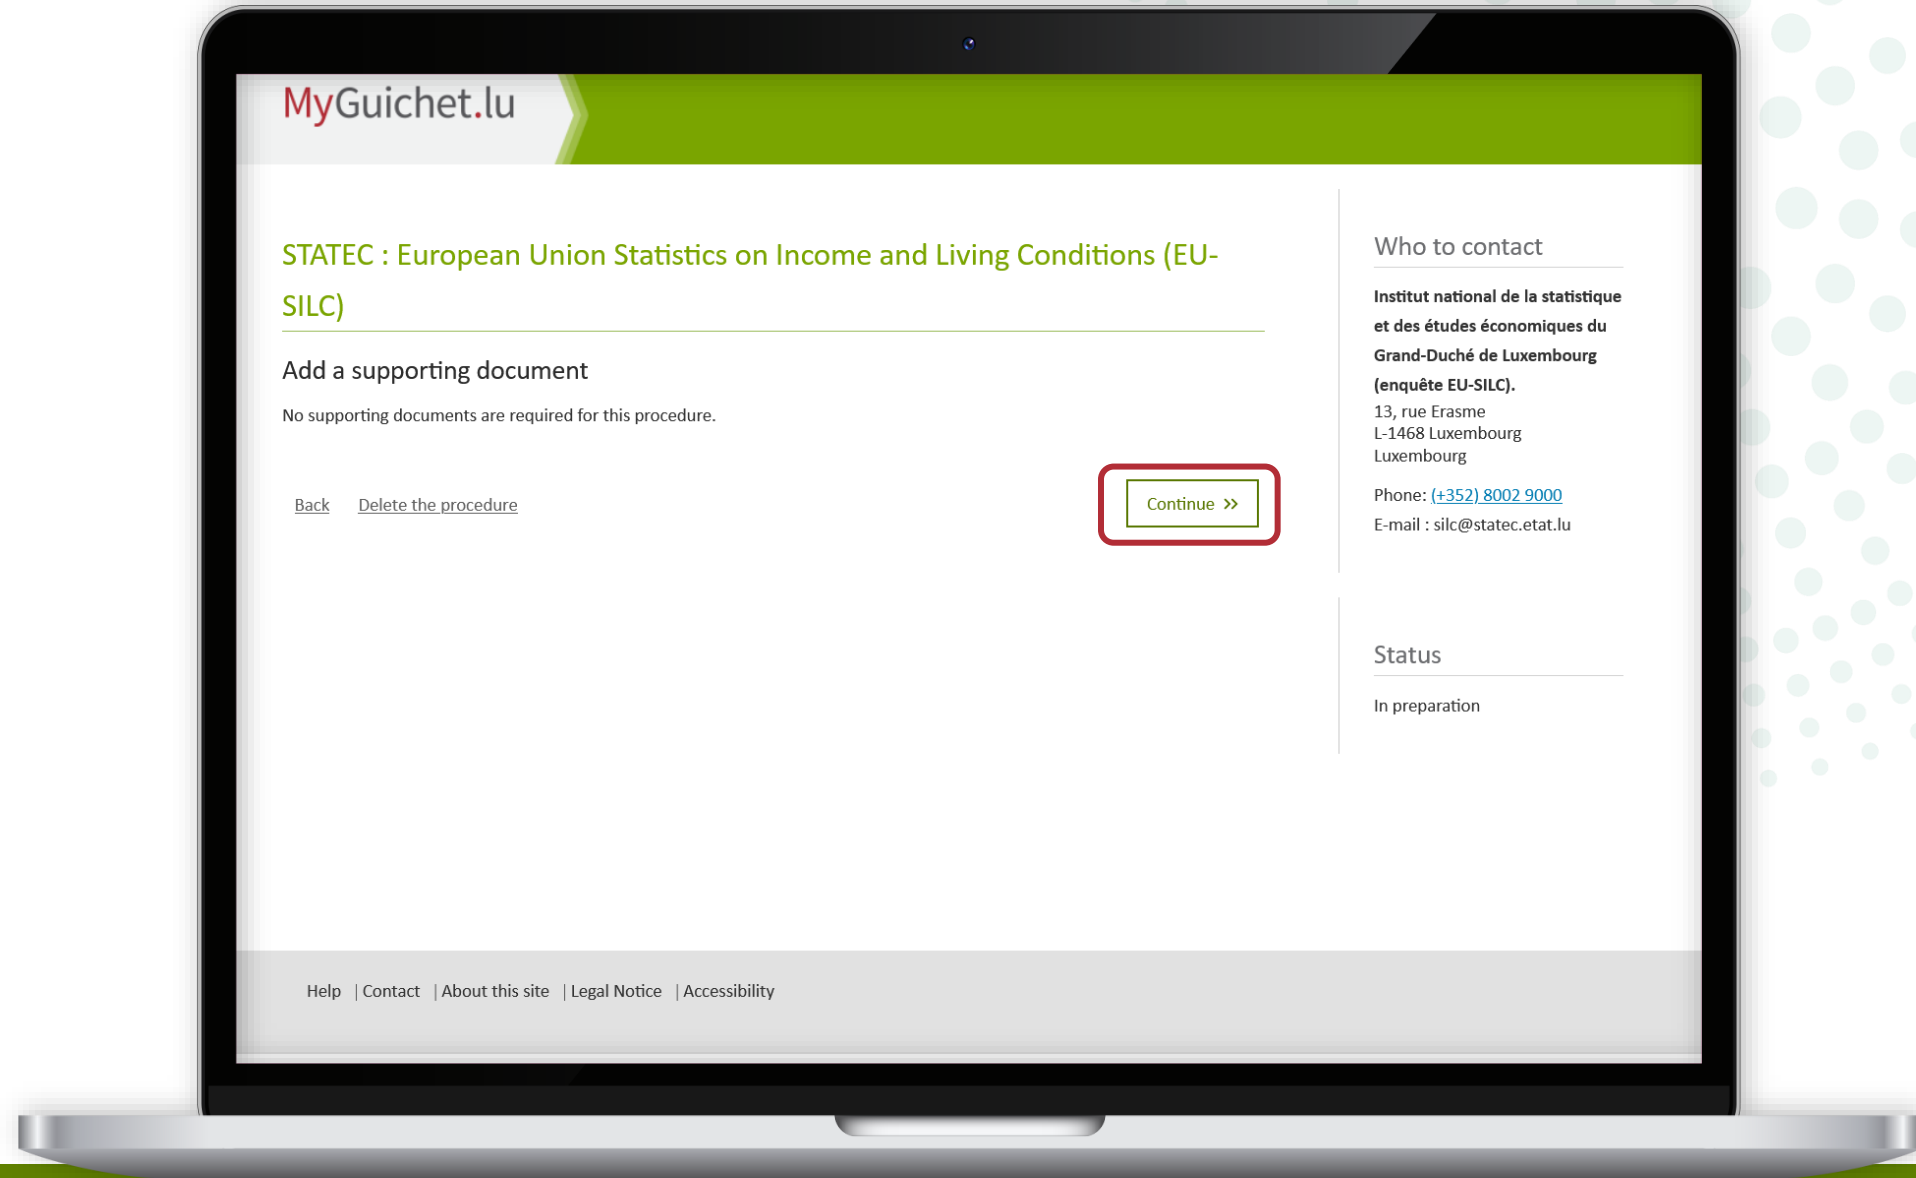

1

Once you have completed the entire survey, you will be taken to the **validation page**.

Click on '**Confirm the entry**'.

Procedure with authentication

Click on '**Send**'.

Click on '**Send**' to confirm the submission of the survey.

You have **successfully submitted** your questionnaire to STATEC!

The **holder of the private eSpace** also receives an automatic email informing them that the survey has been successfully submitted.

Procedure without authentication

Click on '**Continue**'.

Click on '**Send**' to confirm the submission of the survey.

You have **successfully submitted** your questionnaire to STATEC!

You can download the survey in **PDF format.**

Once you have **closed the browser tab or window**, you can no longer access this document.