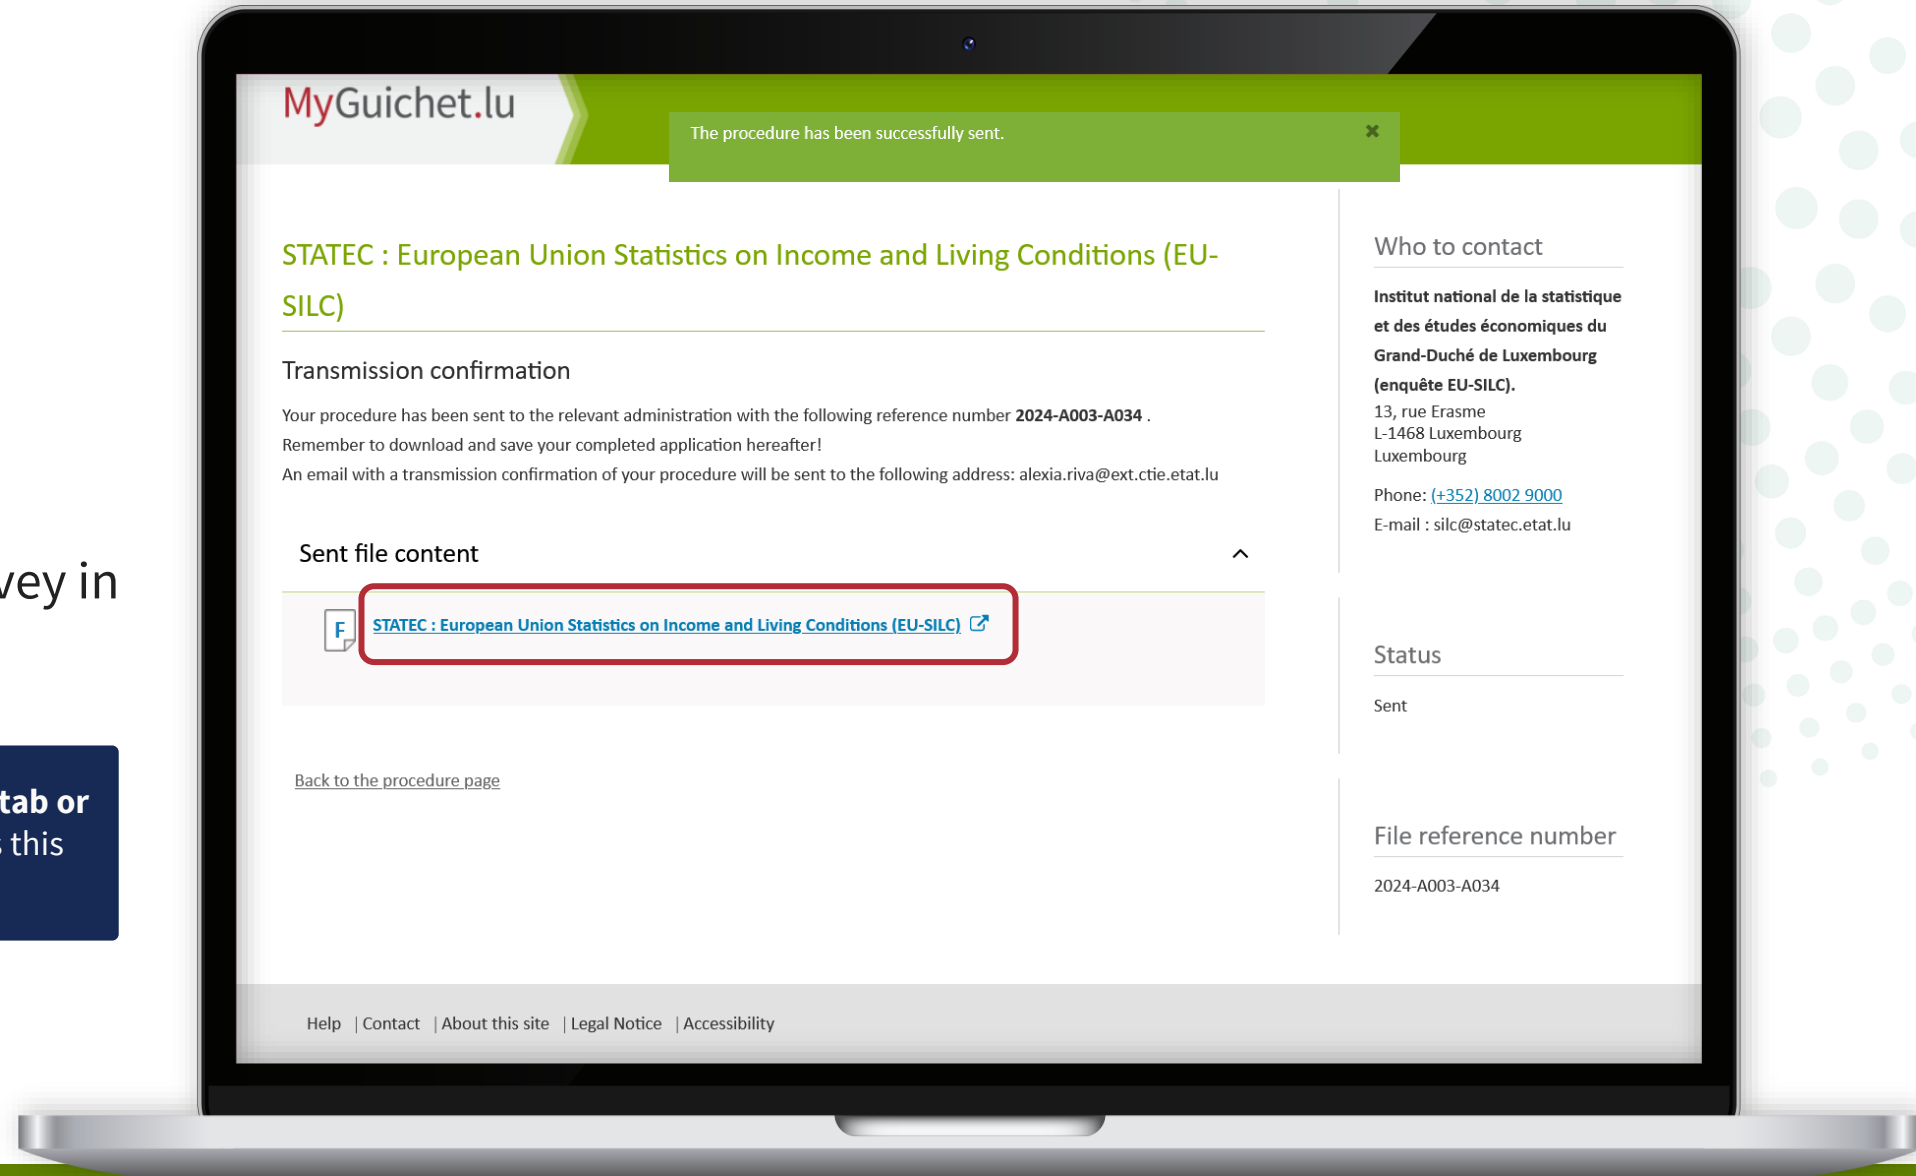

1

Once you have completed the entire survey, you will be taken to the **validation page**.

Click on '**Confirm the entry**'.

Procedure with authentication

Click on '**Send**'.

Click on '**Send**' to confirm the submission of the survey.

You have **successfully submitted** your questionnaire to STATEC!

The **holder of the private eSpace** also receives an automatic email informing them that the survey has been successfully submitted.

Procedure without authentication

Click on '**Continue**'.

Click on '**Send**' to confirm the submission of the survey.

You have **successfully submitted** your questionnaire to STATEC!

You can download the survey in **PDF format.**

Once you have **closed the browser tab or window**, you can no longer access this document.

If you have provided an email address for the **contact person**, they will also receive an automatic email informing them that the survey has been successfully submitted.

If, at the beginning of the questionnaire, you answered that **your household does not wish to take part in the survey**, you will **not receive a confirmation of transmission by email**.