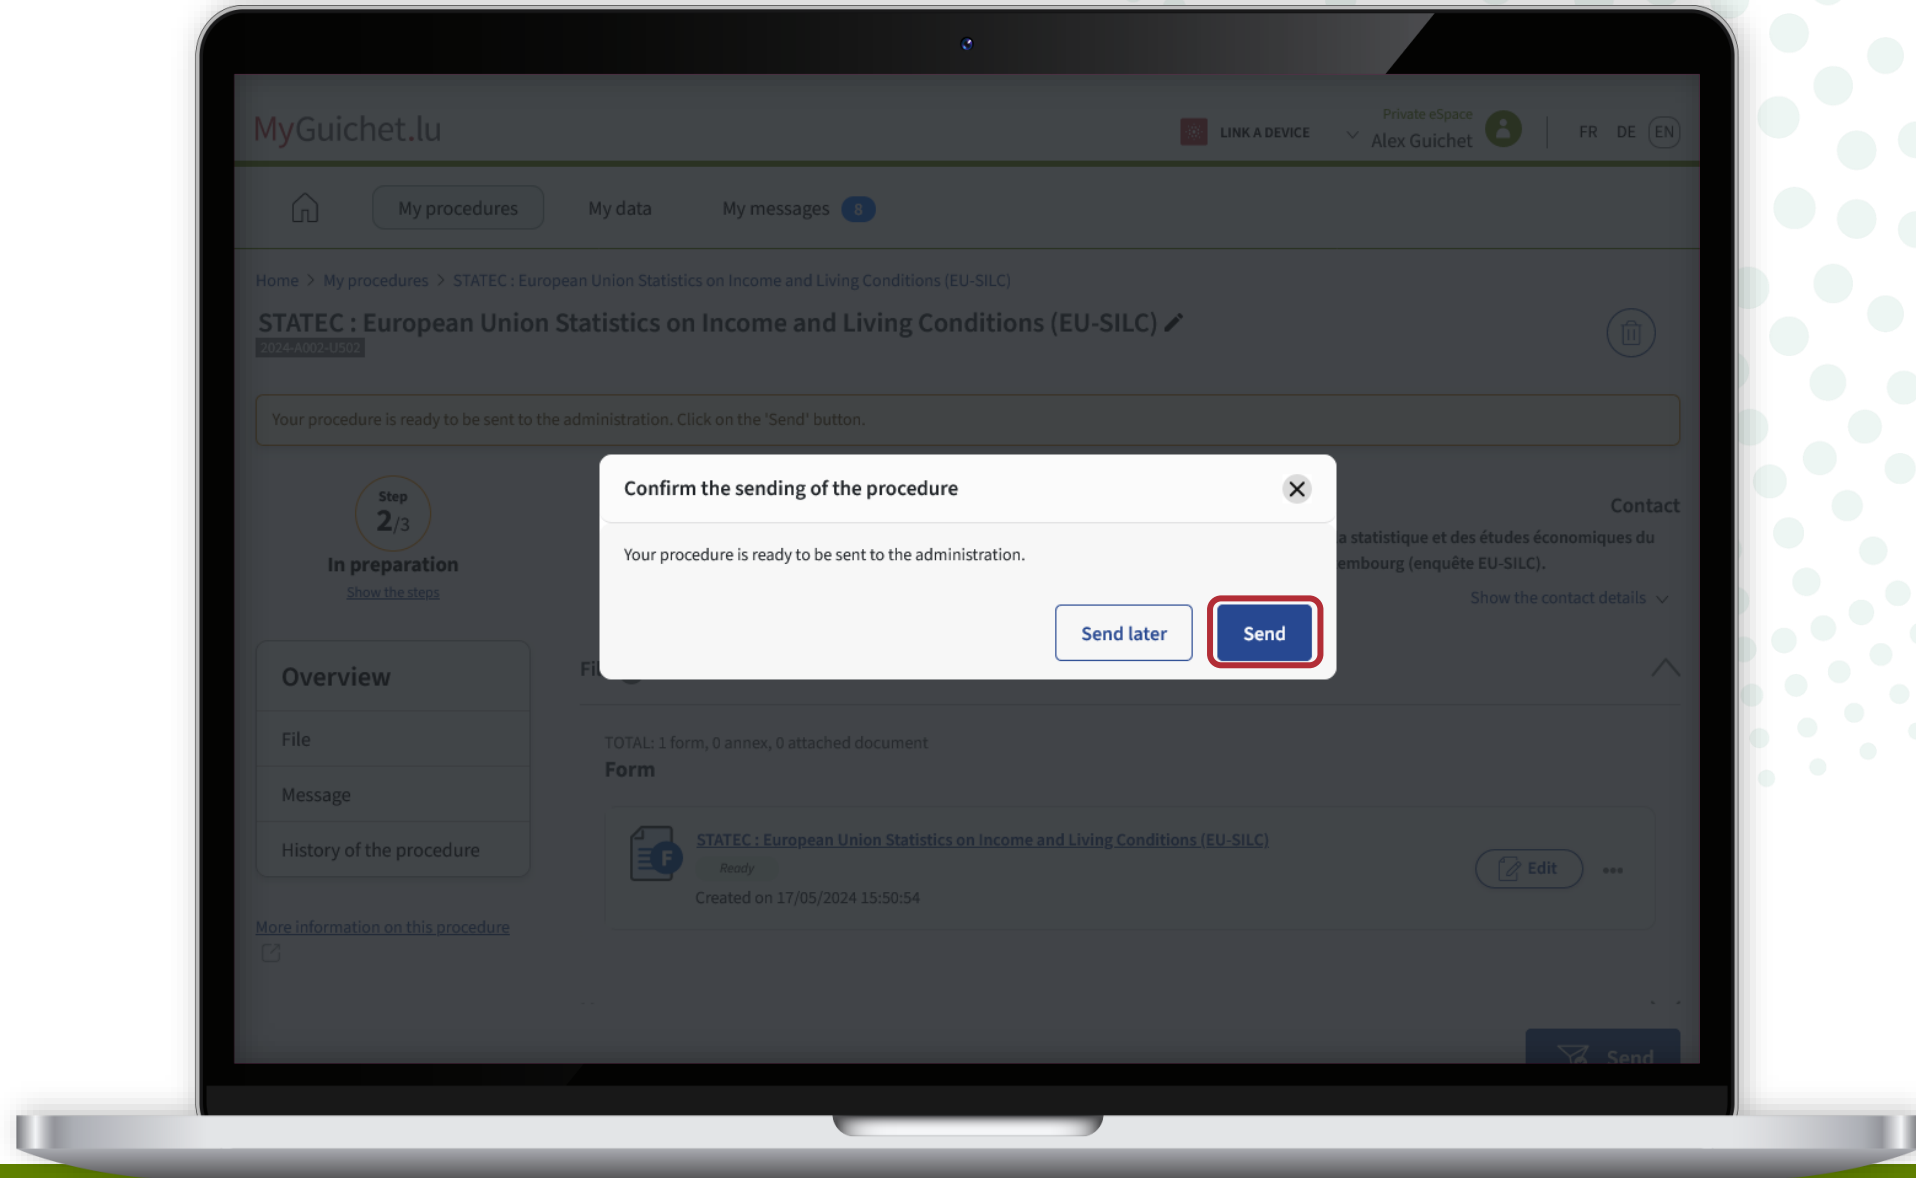

1

Once you have completed the entire survey, you will be taken to the **validation page**.

Click on '**Confirm the entry**'.

Procedure with authentication

Click on '**Send**'.

Click on '**Send**' to confirm the submission of the survey.

You have **successfully submitted** your questionnaire to STATEC!

The **holder of the private eSpace** also receives an automatic email informing them that the survey has been successfully submitted.

Procedure without authentication