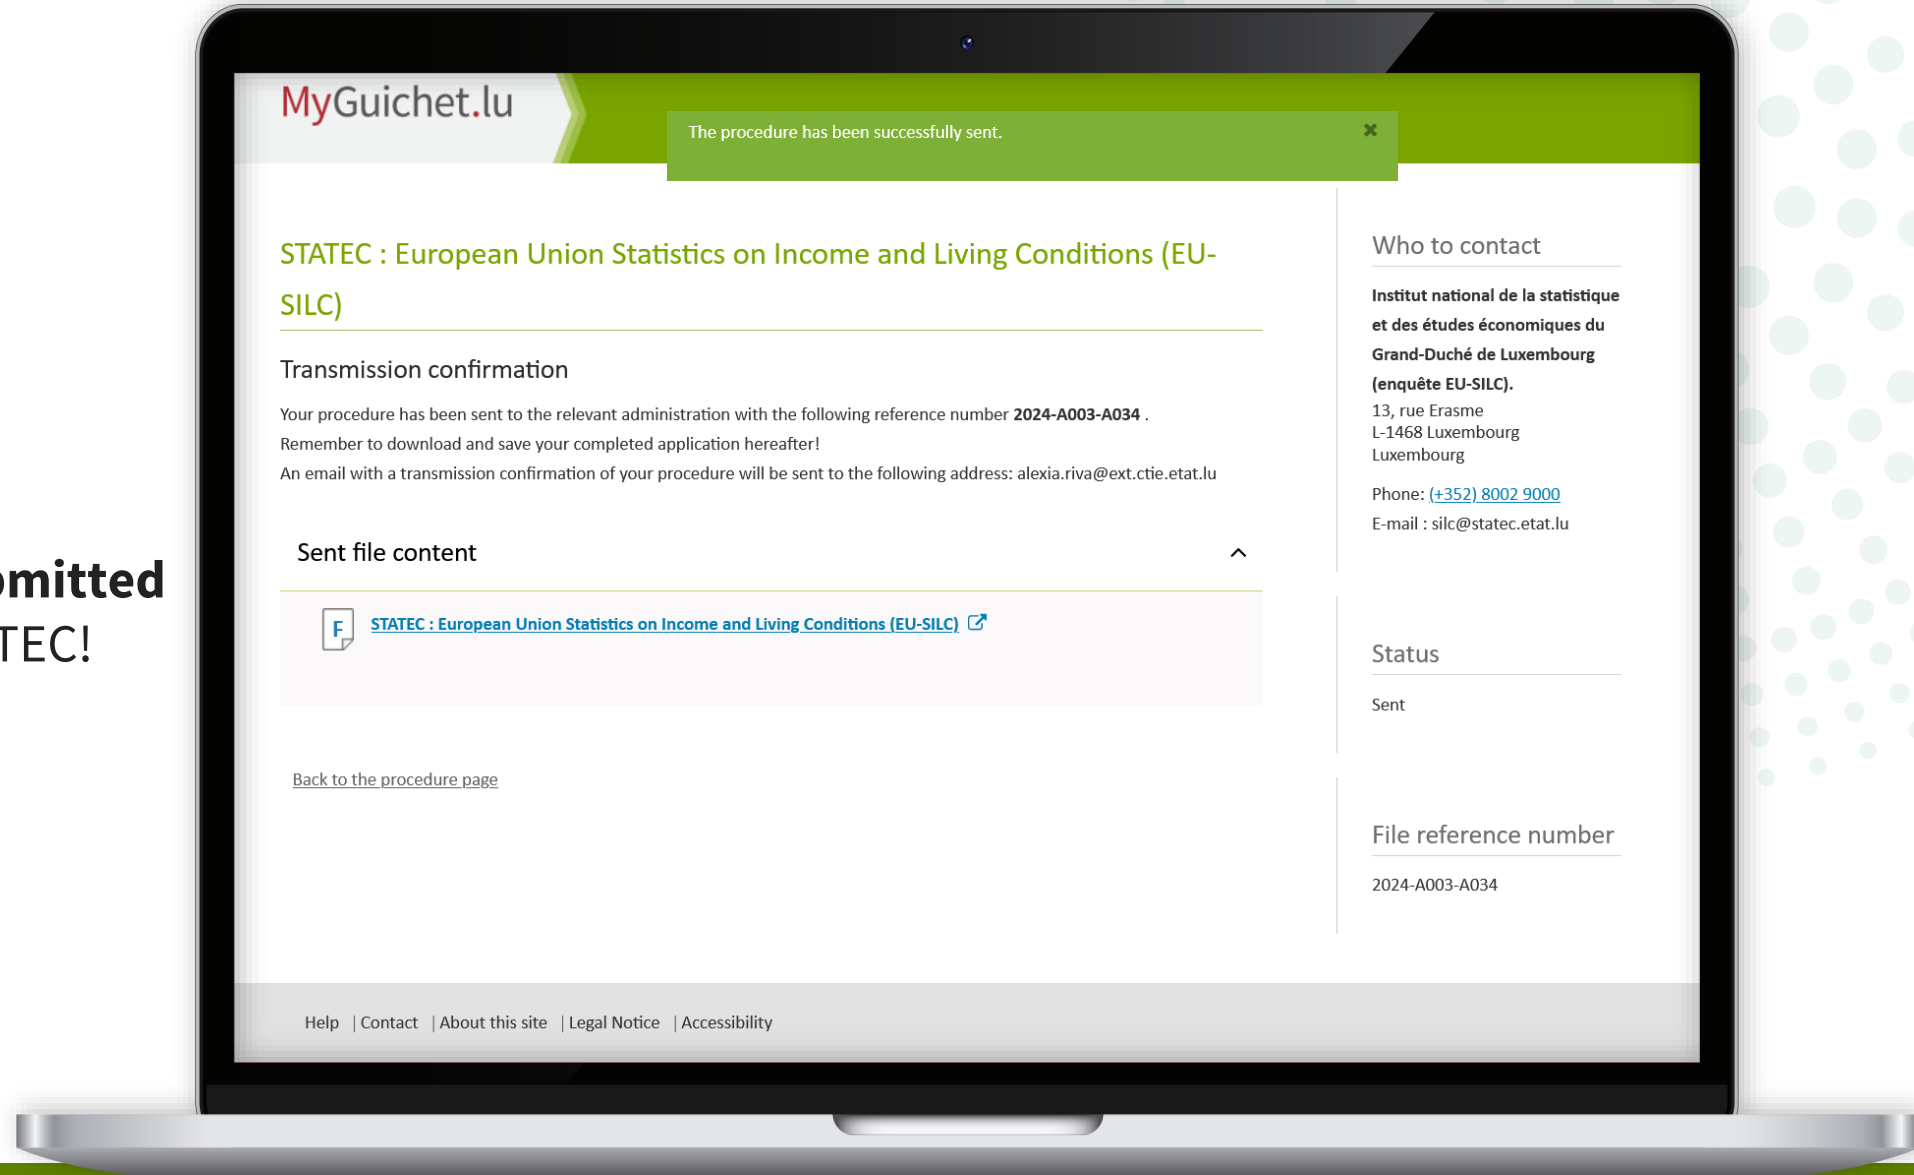

You have **successfully submitted** your questionnaire to STATEC!

The **holder of the private eSpace** also receives an automatic email informing them that the survey has been successfully submitted.

Procedure without authentication

Click on '**Continue**'.

Click on '**Send**' to confirm the submission of the survey.

You have **successfully submitted** your questionnaire to STATEC!

You can download the survey in **PDF format.**

Once you have **closed the browser tab or window**, you can no longer access this document.